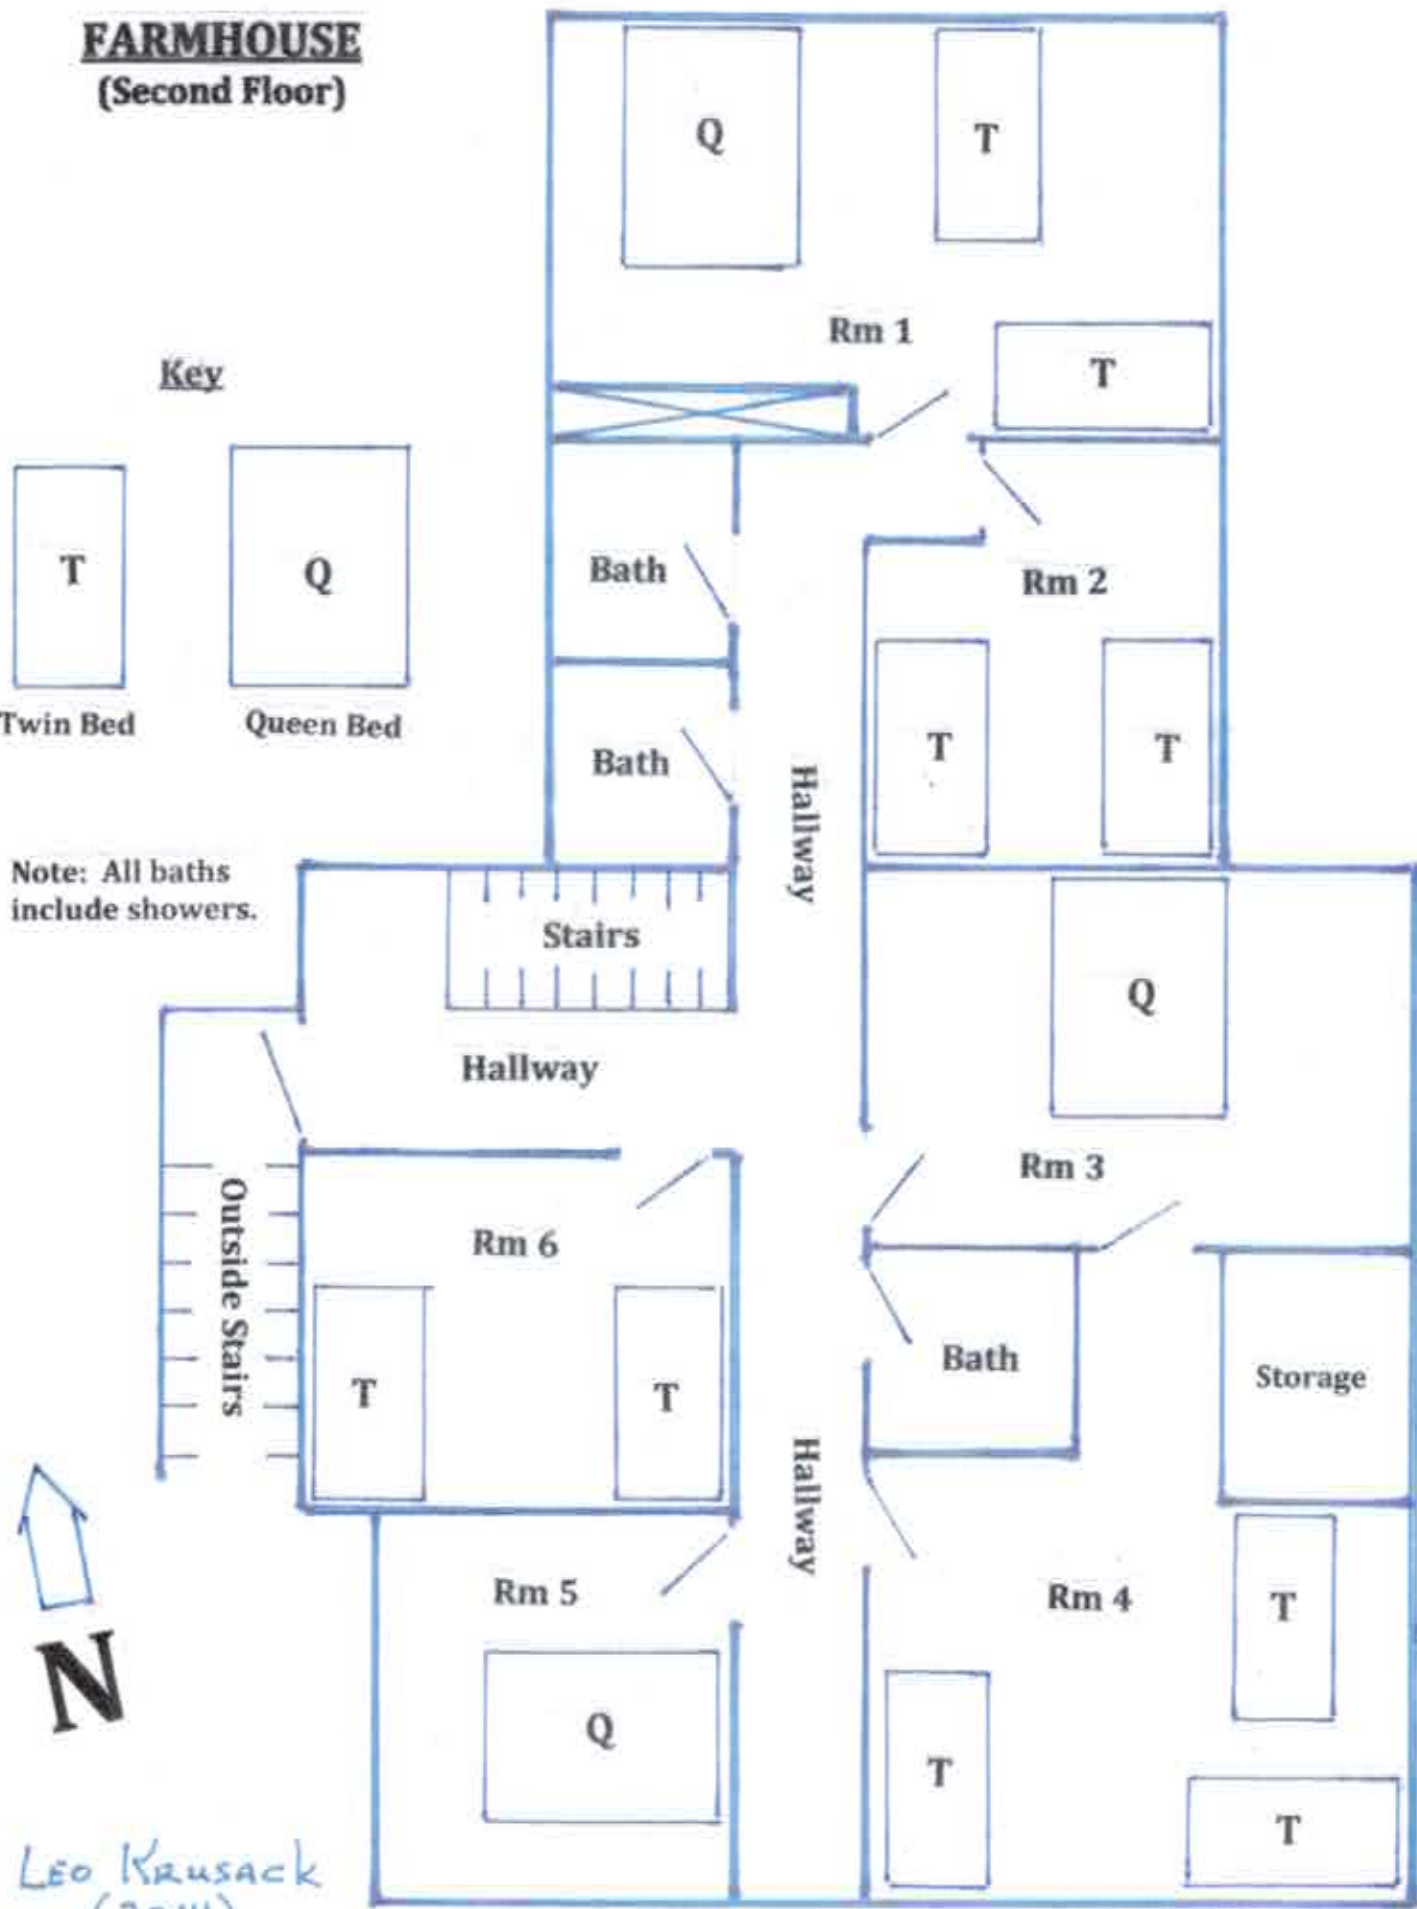

FARMHOUSE (Second Floor)

Key

Twin Bed

Queen Bed

Note: All baths include showers.

LEO KAUSACK
(2014)