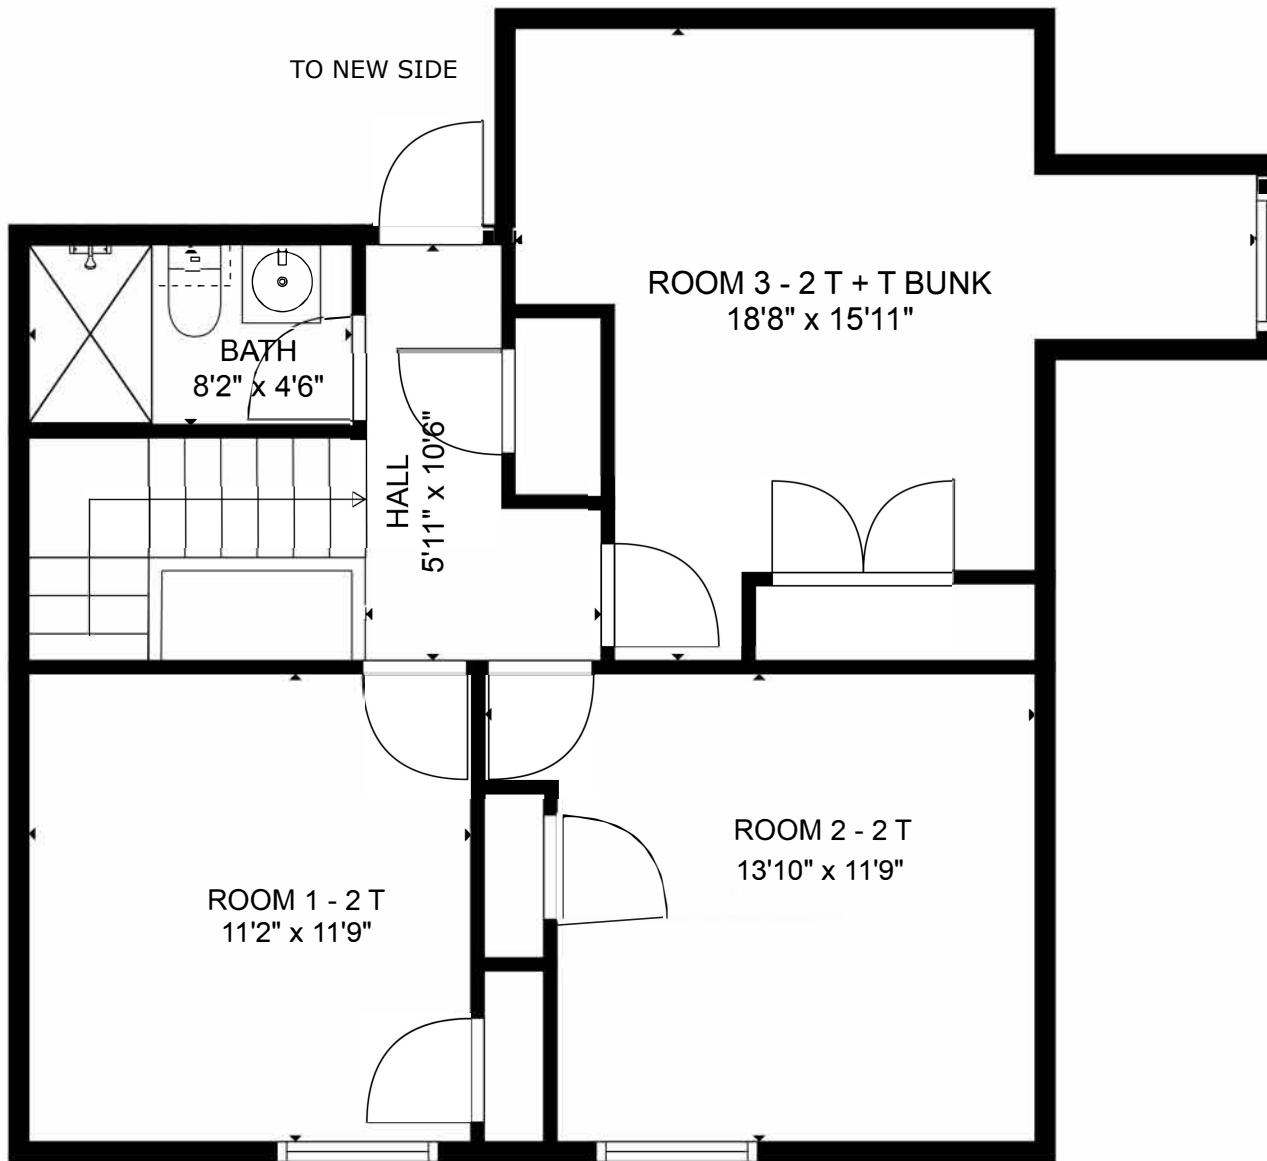

BUENA VISTA - CASA CRAIG (Old side)

FLOOR 1: 743 sq. ft,

MEASUREMENTS ARE CALCULATED BY CUBICASA TECHNOLOGY. DEEMED HIGHLY RELIABLE BUT NOT GUARANTEED
FLOORPLANS PROVIDED BY PRAIRIE CLUB MEMBER, MAUREEN CULP - RE/MAX HARBOR COUNTRY

SECOND FLOOR

BUENA VISTA - CASA CRAIG (Old Side)

FLOOR 2: 603 sq. ft

MEASUREMENTS ARE CALCULATED BY CUBICASA TECHNOLOGY. DEEMED HIGHLY RELIABLE BUT NOT GUARANTEED
FLOORPLANS PROVIDED BY PRAIRIE CLUB MEMBER, MAUREEN CULP - RE/MAX HARBOR COUNTRY.