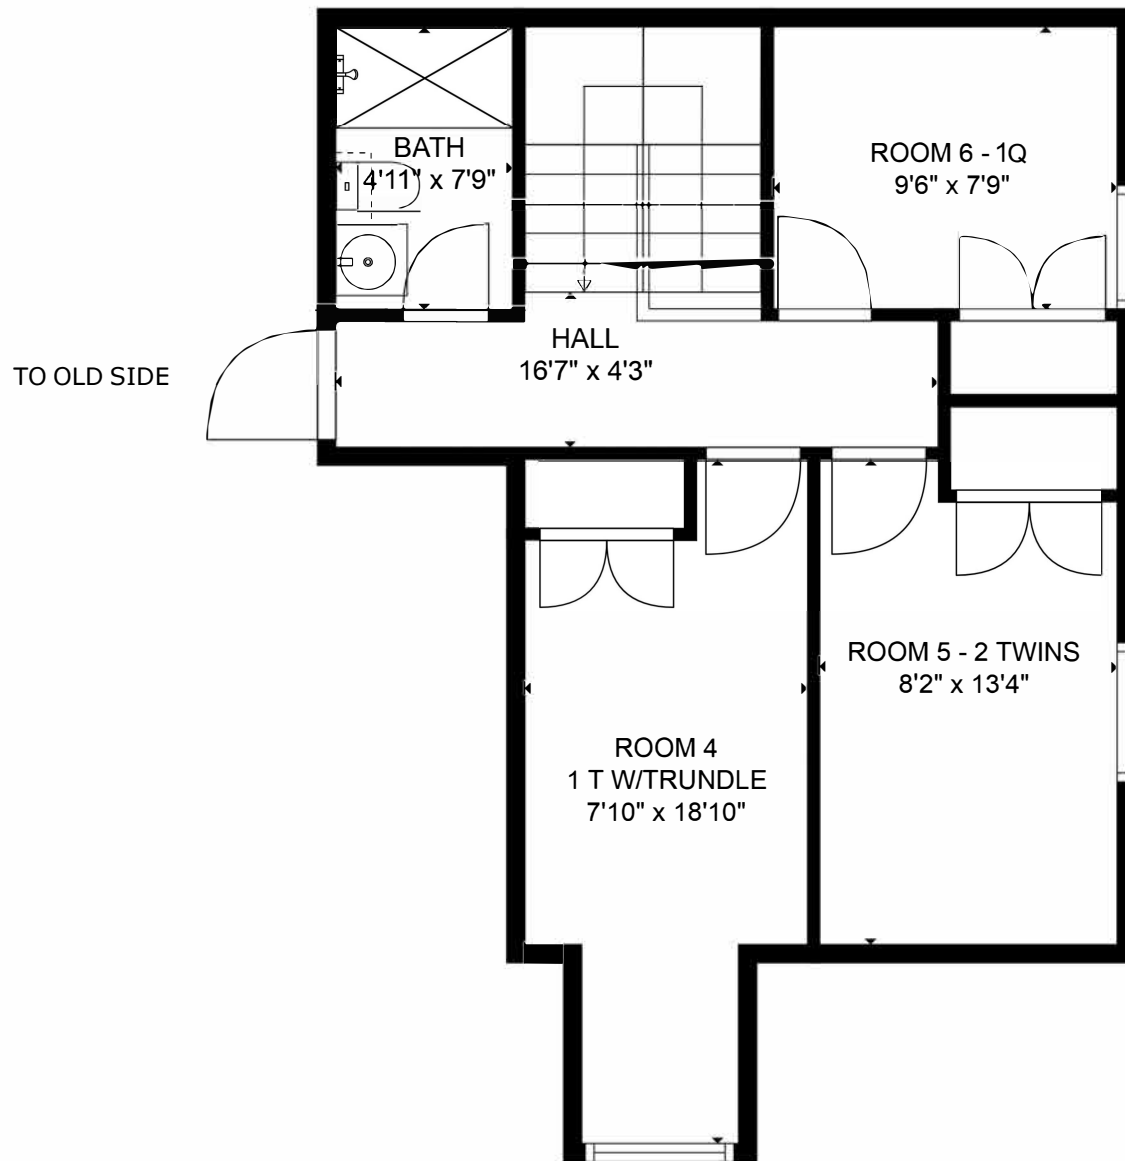

BUENA VISTA - SANDINE'S SVENSK STUGA
(New side)
FIRST FLOOR

MEASUREMENTS ARE CALCULATED BY CUBICASA TECHNOLOGY. DEEMED HIGHLY RELIABLE BUT NOT GUARANTEED
Floor plans provided by Prairie Club member Maureen Culp - RE/MAX Harbor Country.

BUENA VISTA - SANDINE'S SVENSK STUGA
(New side)

SECOND FLOOR

MEASUREMENTS ARE CALCULATED BY CUBICASA TECHNOLOGY. DEEMED HIGHLY RELIABLE BUT NOT GUARANTEED
 Floor plans provided by Prairie Club member Maureen Culp - RE/MAX Harbor Country.