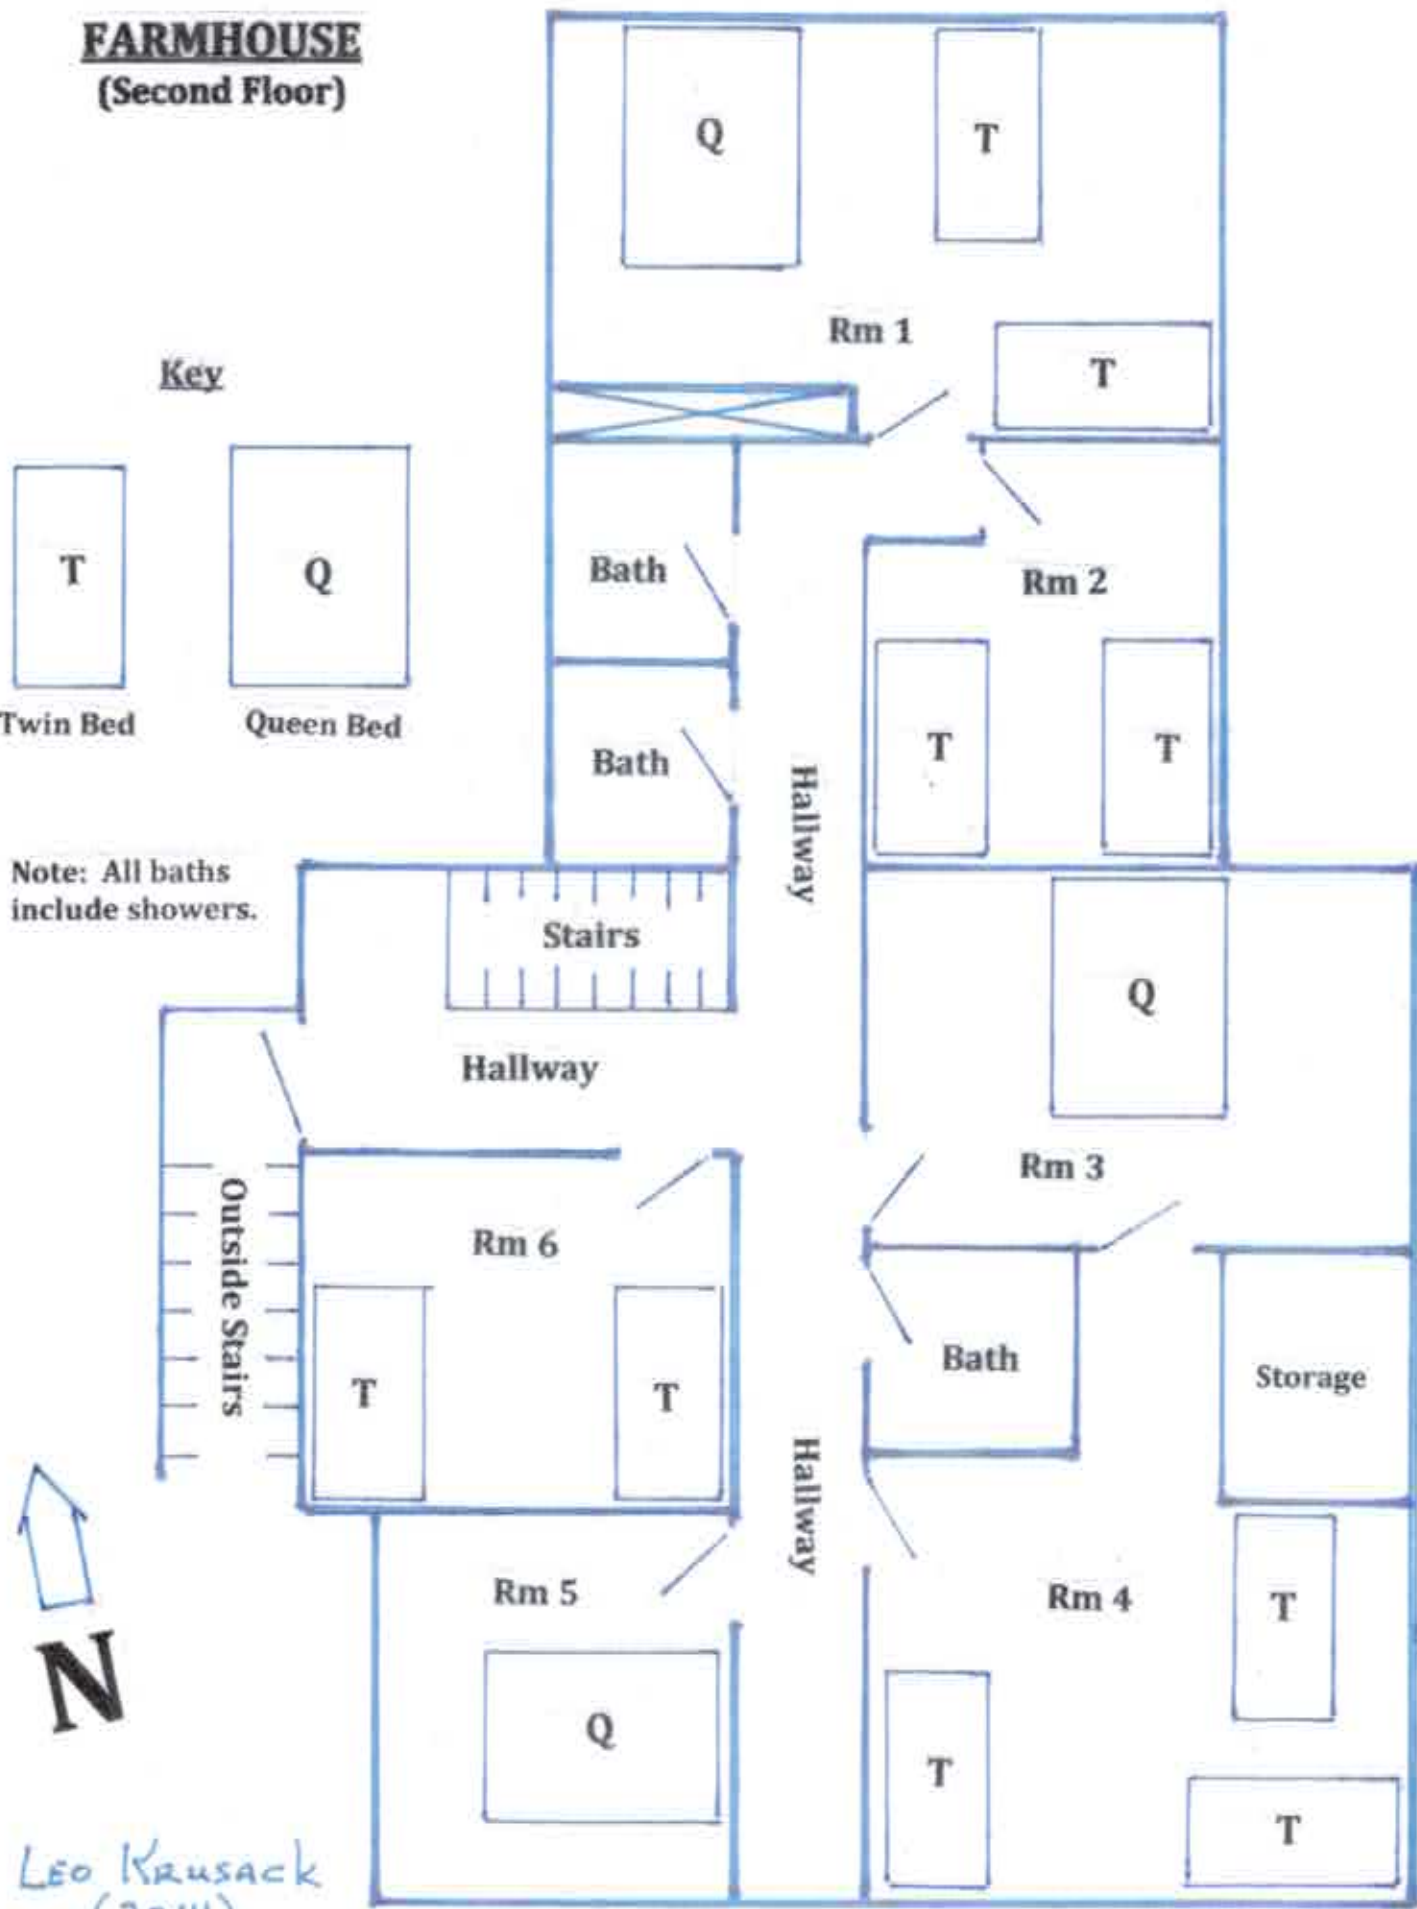

# FARMHOUSE (Second Floor)

## Key

Twin Bed

Queen Bed

Note: All baths include showers.

LEO KAUSACK  
(2014)